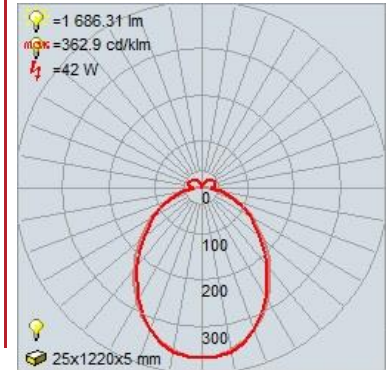

ADDITIONAL NOTES

Project Name: _____
Location: _____
Type: _____
Quantity: _____
Notes: _____

LINE DRAWING

IES FILE

In addition to Access Lighting's purchase and warranty terms and conditions, by signing below or placing an order, you agree that you are authorized to bind the entity placing any order and acknowledge the following: All of sizes and measurements are approximate and all images are for illustrative purposes only. In the event of an inconsistency, the "Product Measurements" section controls. There also may be slight differences in the colors and designs compared to the displayed and printed images.