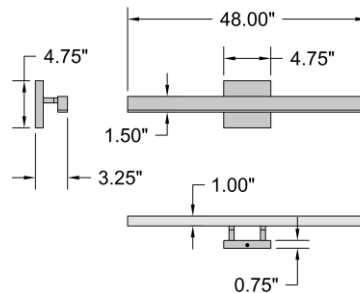

Stock Code: **62365LEDD-MBL/WHT**

Collection: Cisco

PRODUCT INFORMATION

Base: 62365 Parent: 62365LEDD
Mounting Type: Wall UPC: 641594252231
Finish: Matte Black
Diffuser: White

PRODUCT MEASUREMENTS

FIXTURE**	BACKPLATE / CANOPY**
Length:	Length 4.75"
Width: 48"	Width: 4.75"
Diameter	Diameter:
Height: 4.75"	Height: .75"
Extension: 3.25"	
Overall Height:	

TECHNICAL SPECIFICATIONS

SPECIFICATIONS

Frame Material: Steel
Diffuser Material: Acrylic
Lamping Type: SSL (Dedicated LED) Jbox: Standard
Lamping Base: SSL Lamp Wattage: 40 W
Lamp Quantity: 1 Total Wattage: 40 W
Voltage: 120v Lamps Included: Yes

QUALIFICATIONS

Location Rating Damp
Certification: ETL (US/Canada) Listed
ADA Compliant: Yes Energy Star: No
JA8 Compliant: Yes Emergency Lighting: No
Marine Grade Finish: No
Warranty**: 5 Year

PHOTOMETRICS

Dimmable: Yes Nominal Lumens: 2200 Lm
CRI: 90 Delivered Lumens: 1686 Lm
CCT: 3000K
Recommended Dimmers:
(ELV)LEVITON Decora DSE06-10Z; (TRIAC)LUTRON Skylark CL SCL-153 or SCL-153P; (ELV)LUTRON Maestro CL MACL-153M; (ELV)LUTRON Skylark Contour CTCL-153P;
(TRIAC)LEVITON Decora Sureslide 6674; (TRIAC)LUTRON Ariadni/Tronler TGCI -153P

ADDITIONAL NOTES

Project Name: _____
Location: _____
Type: _____
Quantity: _____
Notes: _____

LINE DRAWING

IES FILE