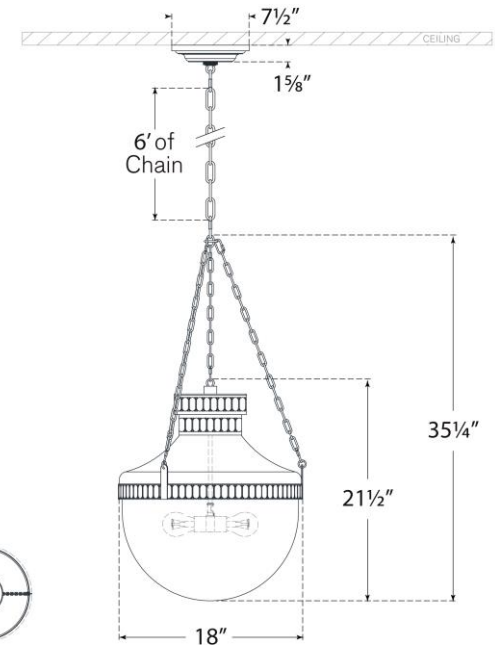

TEAR SHEET

Modern Schoolhouse Lantern

Item # MS 5030ABV-WG

Designer: Michael S Smith

Fixture Height: 35.25"

Width: 18"

Canopy: 7.5" Round

Finishes: ABV

Glass Options: WG

Socket: 2 - E26 Keyless

Wattage: 100 A19

Weight: 22 Pounds

Note: Custom Height Available

Top View

Front View