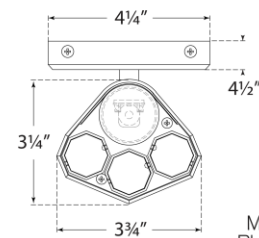

TEAR SHEET

Fascio 24" Sconce

Item # LR 2910BZ-CG

Designer: Lauren Rottet

Height: 24"

Width: 4.25"

Extension: 4"

Backplate: 4.25" x 8" Rectangle

Finishes: BZ, HAB, PN

Trim Options: CG

Lightsource: Dedicated LED

Wattage: 20w (1600lm)

Weight: 10 Pounds

Top View

Side View

Front View