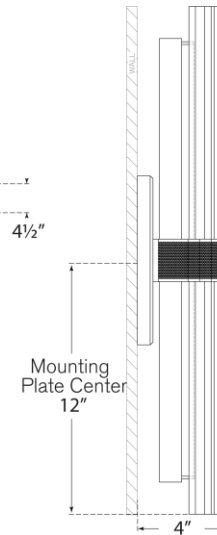

TEAR SHEET

Fascio 24" Sconce

Item # LR 2910BZ-CG

Designer: Lauren Rottet

Height: 24"

Width: 4.25"

Extension: 4"

Backplate: 4.25" x 8" Rectangle

Finishes: BZ, HAB, PN

Trim Options: CG

Lightsource: Dedicated LED

Wattage: 20w (1600lm)

Weight: 10 Pounds

Top View

Side View

Front View