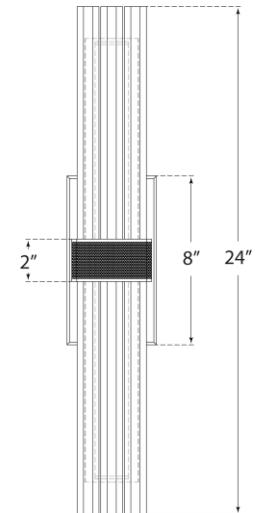

TEAR SHEET

Fascio 24" Sconce

Item # LR 2910BZ-CG

Designer: Lauren Rottet

Height: 24"

Width: 4.25"

Extension: 4"

Backplate: 4.25" x 8" Rectangle

Finishes: BZ, HAB, PN

Trim Options: CG

Lightsource: Dedicated LED

Wattage: 20w (1600lm)

Weight: 10 Pounds

Top View

Side View

Front View