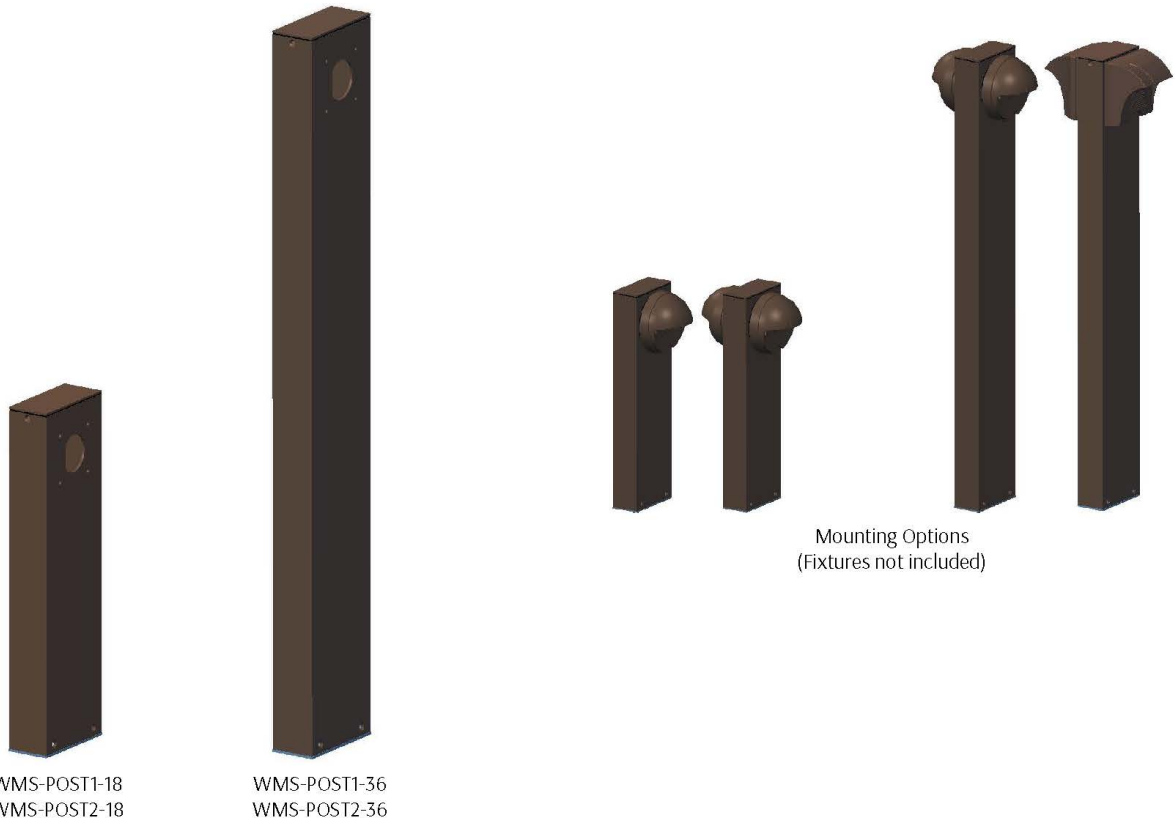

WMS-POST

FIXTURES NOT INCLUDED

A26

LED STEP LIGHTS

LED WALL/STEP LIGHTS

CATALOG NO.	DESCRIPTION	DIMENSIONS
WMS-POST1-18	18" One side post for WMS series	18"(H) x 5"(L) x 2.3"(W)
WMS-POST2-18	18" Two side post for WMS series	
WMS-POST1-36	36" One side post for WMS series	36"(H) x 5"(L) x 2.3"(W)
WMS-POST2-36	36" Two side post for WMS series	