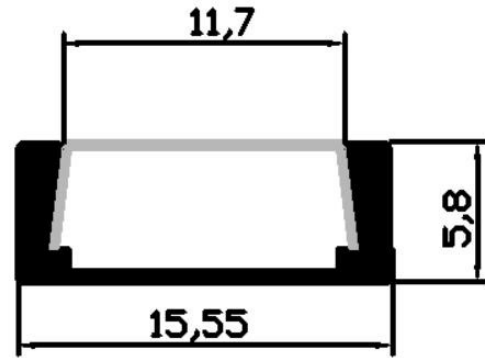

JOB NAME: _____

DATE: _____

TYPE: _____

DIMENSIONS:

15.55X5.8 mm

ULR-CH-SURF-SHALLOW

SURFACE MOUNT CHANNELS

- 12X6mm Surface Mount Channel, 4ft.
- Housing Material: Aluminum
- Mounting: Surface Mount

CERTIFICATIONS:

WARRANTY: 5 years

MODEL	MATERIAL	MOUNTING
ULR-CH-SURF-SHALLOW	Aluminum	Surface

ACCESSORIES:

ULR-LENS-SURF-F

ULR-LENS-SURF-C

ULR-CH-SURF-SHALLOW-CAP

MODEL	DESCRIPTION
ULR-LENS-SURF-F	Frosted Lens for 12X6 mm Channels
ULR-LENS-SURF-C	Clear Lens for 12X6 mm Channels
ULR-CH-SURF-SHALLOW-CAP	End Cap for 12X6 mm Channels