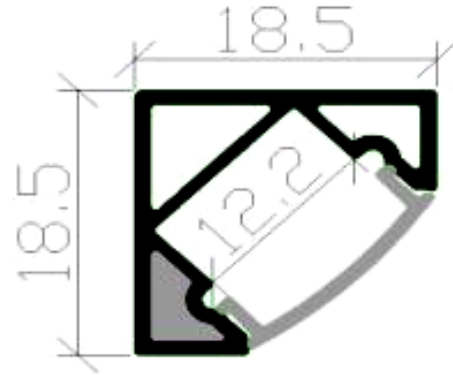

## DIMENSIONS:

12X18 mm

### 45D DEGREE CHANNEL & LENS

- 12X18mm 45d Channel, 4ft.
- Housing Material: Aluminum

MODEL	MATERIAL	DIMENSION
ULR-CH-45D	Aluminum	12x18mm