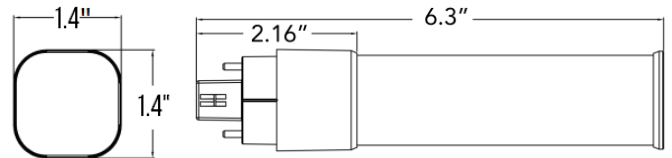

JOB NAME: _____

DATE: _____

TYPE: _____

DIMENSIONS:

LPL-MB-14W-H-L-40K

LED LP LAMPS

Ideal for New as well as old residential and commercial constructions.

ELECTRICAL SPECIFICATIONS:

- Voltage: 120~277V
- Wattage: 12W
- Power factor: >0.90
- Efficacy: 100LM/W

HOUSING SPECIFICATIONS:

- Horizontal Directional lighting
- 90° rotatable
- Replace with PL18 Fluorescent Lamp
- Operating temperature: -4°F ~ 113°F
- Lifespan: 50,000 Hrs.